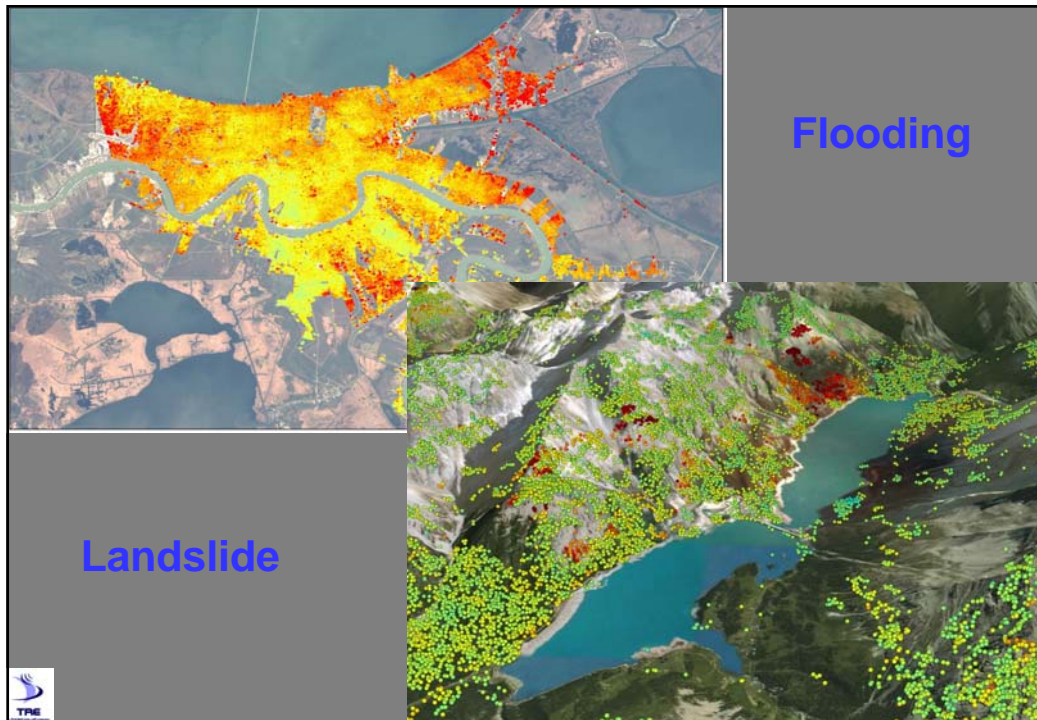

Geohazards Revealed from 800km using PSINSAR

Chris Browitt

Ren Capes

Liege, Belgium

PanGeo:IT **Conclusions** 

- PanGeo will establish an INSPIRE-compliant, free (for 52 towns), online Geohazard Information Service.
- All EU 27 national Geological Surveys included.
- Aimed at Local Authorities, Geological Surveys and the EU Citizen.
- **Santorini Forum 21-23 May 2012:**
 - Learn more at [ESA's Forum for Geohazards and Risk Management](#)