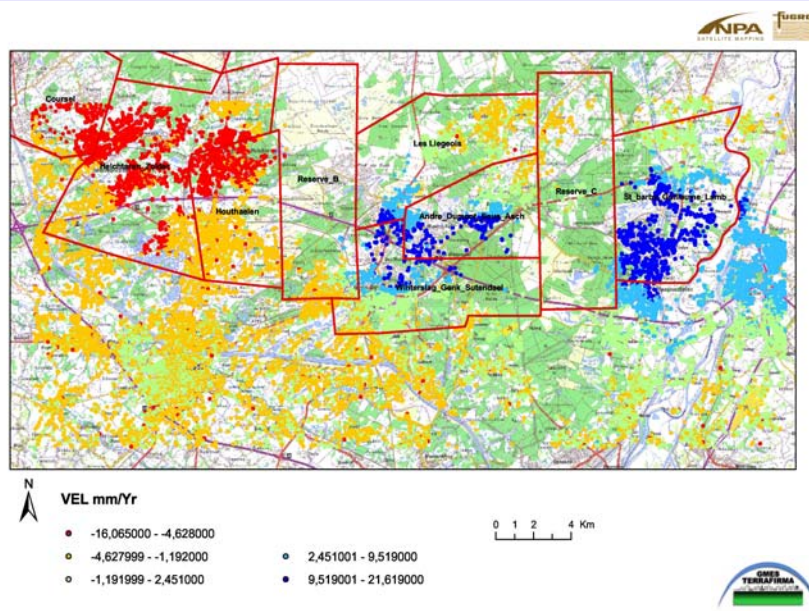

Geohazards Revealed from 800km using PSINSAR

Chris Browitt

Ren Capes

Liege, Belgium

PanGeo:IT **Conclusions** 

- PanGeo will establish an INSPIRE-compliant, free (for 52 towns), online Geohazard Information Service.
- All EU 27 national Geological Surveys included.
- Aimed at Local Authorities, Geological Surveys and the EU Citizen.
- **Santorini Forum 21-23 May 2012:**
 - Learn more at [ESA's Forum for Geohazards and Risk Management](#)