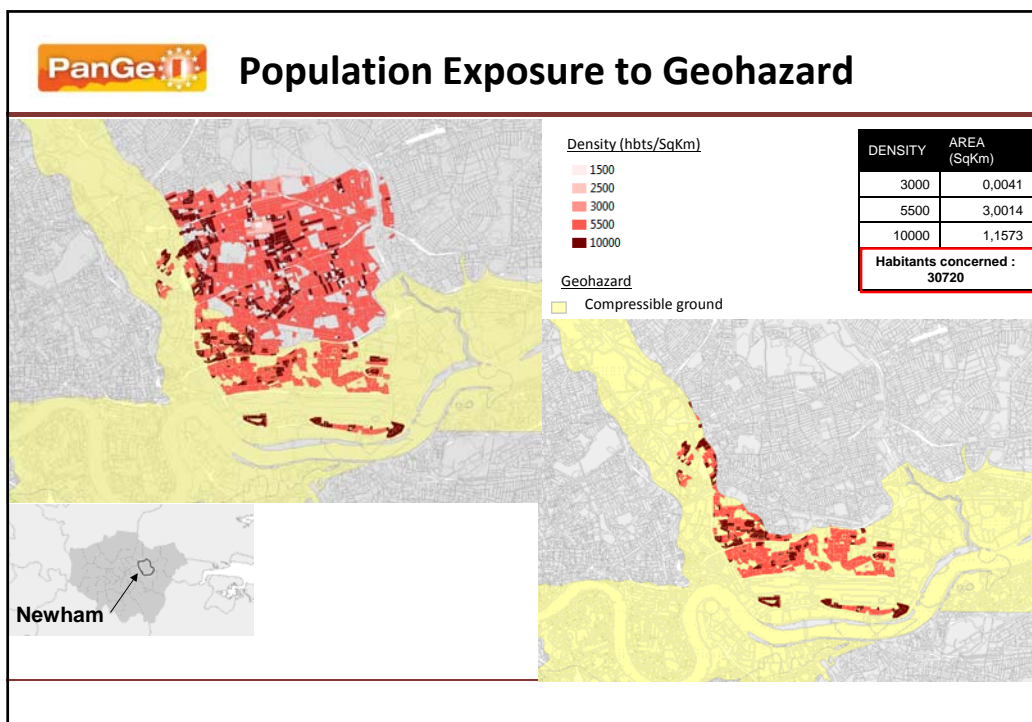

Geohazards Revealed from 800km using PSINSAR

Chris Browitt

Ren Capes

Liege, Belgium

PanGeo:IT **Conclusions** 

- PanGeo will establish an INSPIRE-compliant, free (for 52 towns), online Geohazard Information Service.
- All EU 27 national Geological Surveys included.
- Aimed at Local Authorities, Geological Surveys and the EU Citizen.
- **Santorini Forum 21-23 May 2012:**
 - Learn more at [ESA's Forum for Geohazards and Risk Management](#)