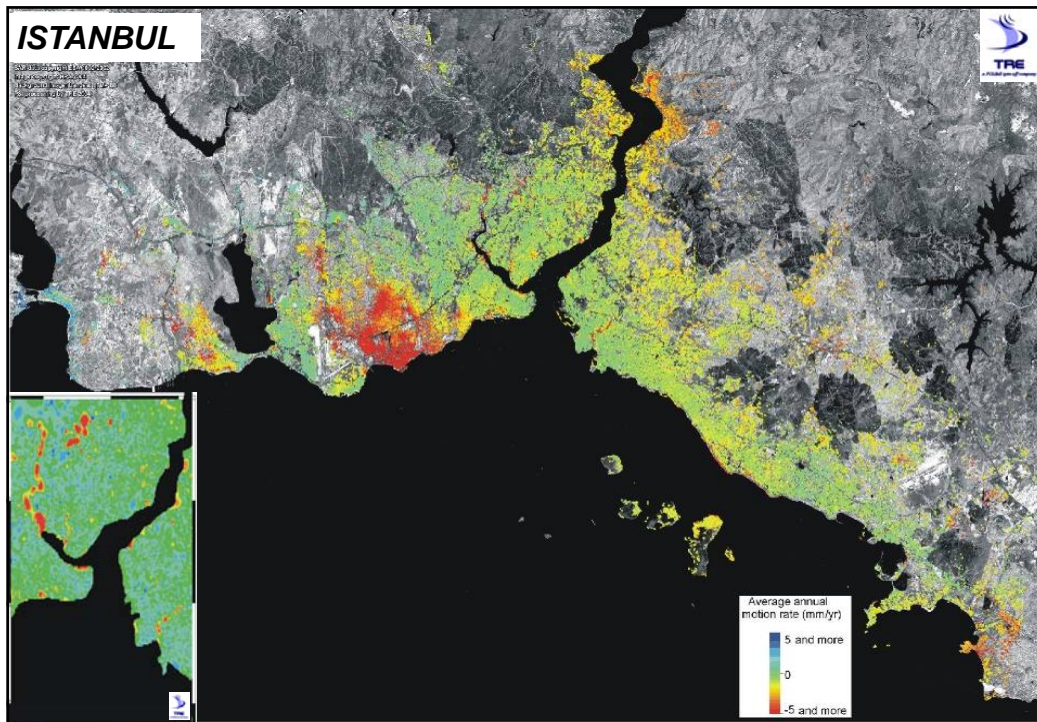

Geohazards Revealed from 800km using PSINSAR

Chris Browitt

Ren Capes

Liege, Belgium

PanGeo:IT **Conclusions** 

- PanGeo will establish an INSPIRE-compliant, free (for 52 towns), online Geohazard Information Service.
- All EU 27 national Geological Surveys included.
- Aimed at Local Authorities, Geological Surveys and the EU Citizen.
- **Santorini Forum 21-23 May 2012:**
 - Learn more at [ESA's Forum for Geohazards and Risk Management](#)